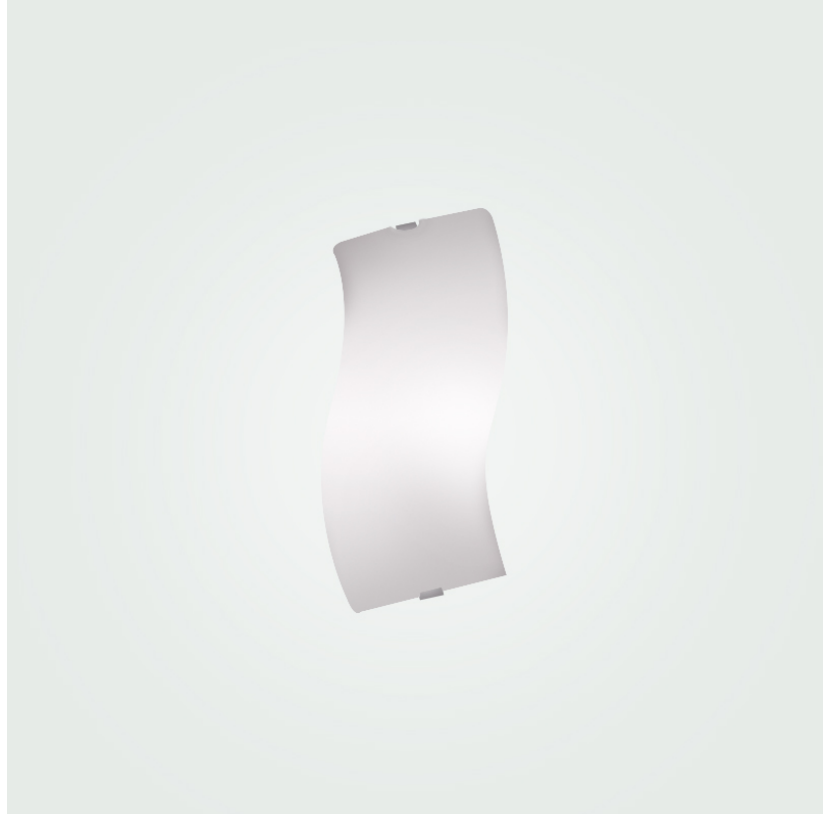

DENIS SURFACE

D83014

GENERAL

Series: Denis
Brand: Panzeri
Division: Design
Mounting Type: Surface
Mounting Location: Wall
Subcategory: Ambient

PHYSICAL

Shape: Curves
Width (mm): 178
Width (in): 7
Height (mm): 380
Depth (mm): 64
Height (in): 15
Depth (in): 2 1/2
Light Distribution: Omnidirectional
Weight (kg): 2.04
Weight (lbs): 4.5
Diffuser: Matte White Blown Glass
Fixture Material: Glass / Aluminum

ELECTRICAL

Number of Lamps: 1
Lamp Type: LED Retrofit
Lamp Shape: T10
Bulb Included: Bulb Not Included
Total Output Wattage (W): 18
Max. Wattage Per Lamp (W): 18
Lamp Base: E26
Input Voltage (V): 120

LED

OPTICAL

RATINGS AND CERTIFICATIONS

Certified By: CSA Certified to UL and CSA Standards
IP rating: IP20