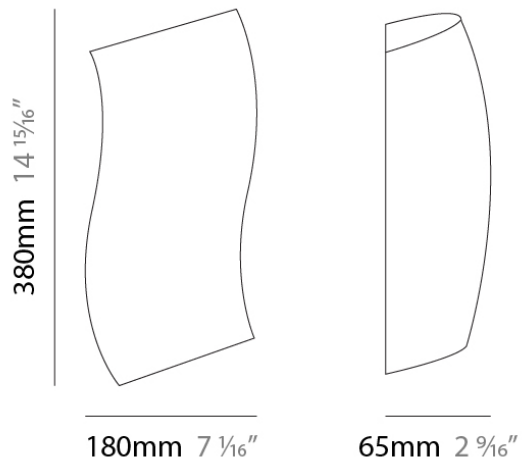

DENIS SURFACE

D83014

GENERAL

Series: Denis
Brand: Panzeri
Division: Design
Mounting Type: Surface
Mounting Location: Wall
Subcategory: Ambient

PHYSICAL

Shape: Curves
Width (mm): 178
Width (in): 7
Height (mm): 380
Depth (mm): 64
Height (in): 15
Depth (in): 2 1/2
Light Distribution: Omnidirectional
Weight (kg): 2.04
Weight (lbs): 4.5
Diffuser: Matte White Blown Glass
Fixture Material: Glass / Aluminum

ELECTRICAL

Number of Lamps: 1
Lamp Type: LED Retrofit
Lamp Shape: T10
Bulb Included: Bulb Not Included
Total Output Wattage (W): 18
Max. Wattage Per Lamp (W): 18
Lamp Base: E26
Input Voltage (V): 120

LED

OPTICAL

RATINGS AND CERTIFICATIONS

Certified By: CSA Certified to UL and CSA Standards
IP rating: IP20